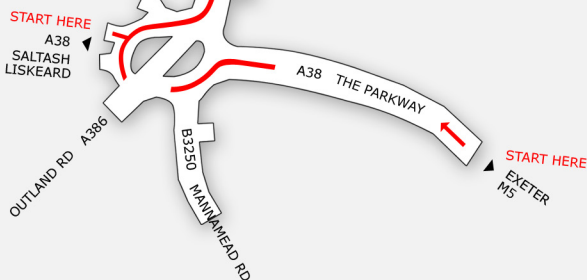

**How to find us.**

**By Rail, Plymouth Station.**

Situated on the Paddington/Birmingham to Penzance line, trains run every hour. WebBased is a 15 minute drive from the station.

**Parking.**

Free parking is available on site.

**Plymouth Airport.**

Approximately 10 minutes walk to WebBased.

LOCATOR MAP