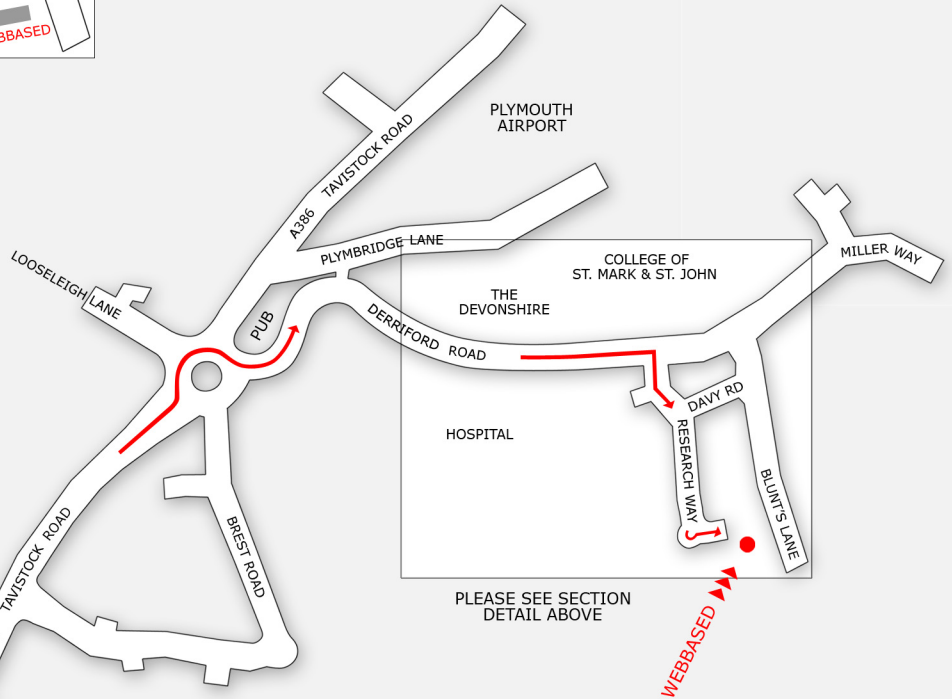

PLEASE SEE SECTION
DETAIL ABOVE

How to find us.

By Rail, Plymouth Station.

Situated on the Paddington/Birmingham to Penzance line, trains run every hour. WebBased is a 15 minute drive from the station.

Parking.

Free parking is available on site.

Plymouth Airport.

Approximately 10 minutes walk to WebBased.